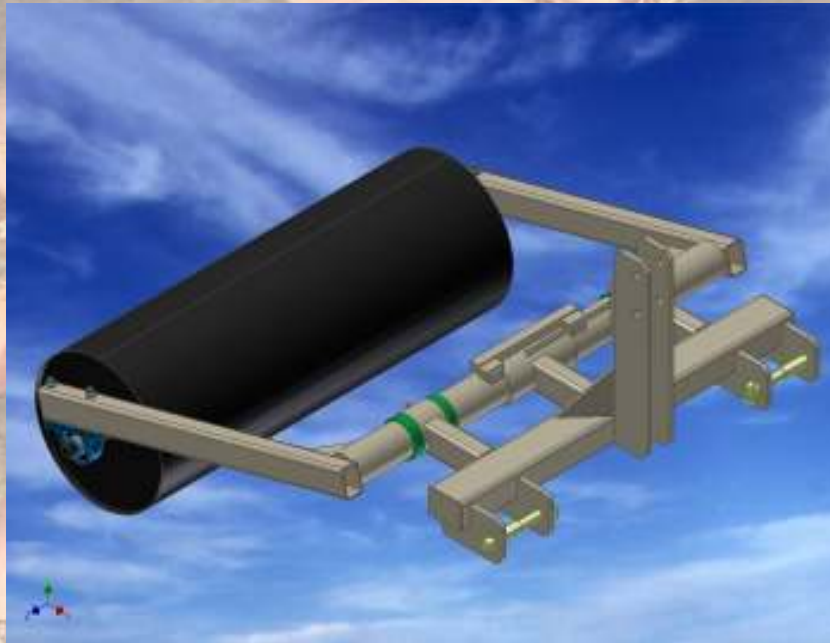

3 Point Hitch Bed Roller

The 3 Point Hitch Bed Roller is a unique piece of equipment that is used to gently apply pressure to seed potatoes. The 3 Point Hitch Bed Roller allows for good potato to ground contact when planting seed potatoes.

Specifications:

Hitch : Cat I-II

Overall Width : 48.5"

Drum Diameter: 15.375" x 42.50" long

www.stricklandbros.com